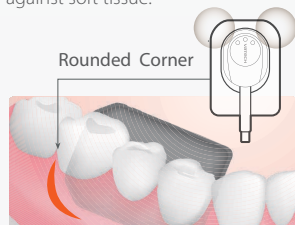

VARIOUS SIZES (1.0 / 1.5 / 2.0)

### 4.8 mm, Ultra-slim Design for Easy Positioning

Slim CMOS ensures that patients are as comfortable as possible.

### Patient Oriented Design

Rounded corner design allows maximum comfortable placement against soft tissue.